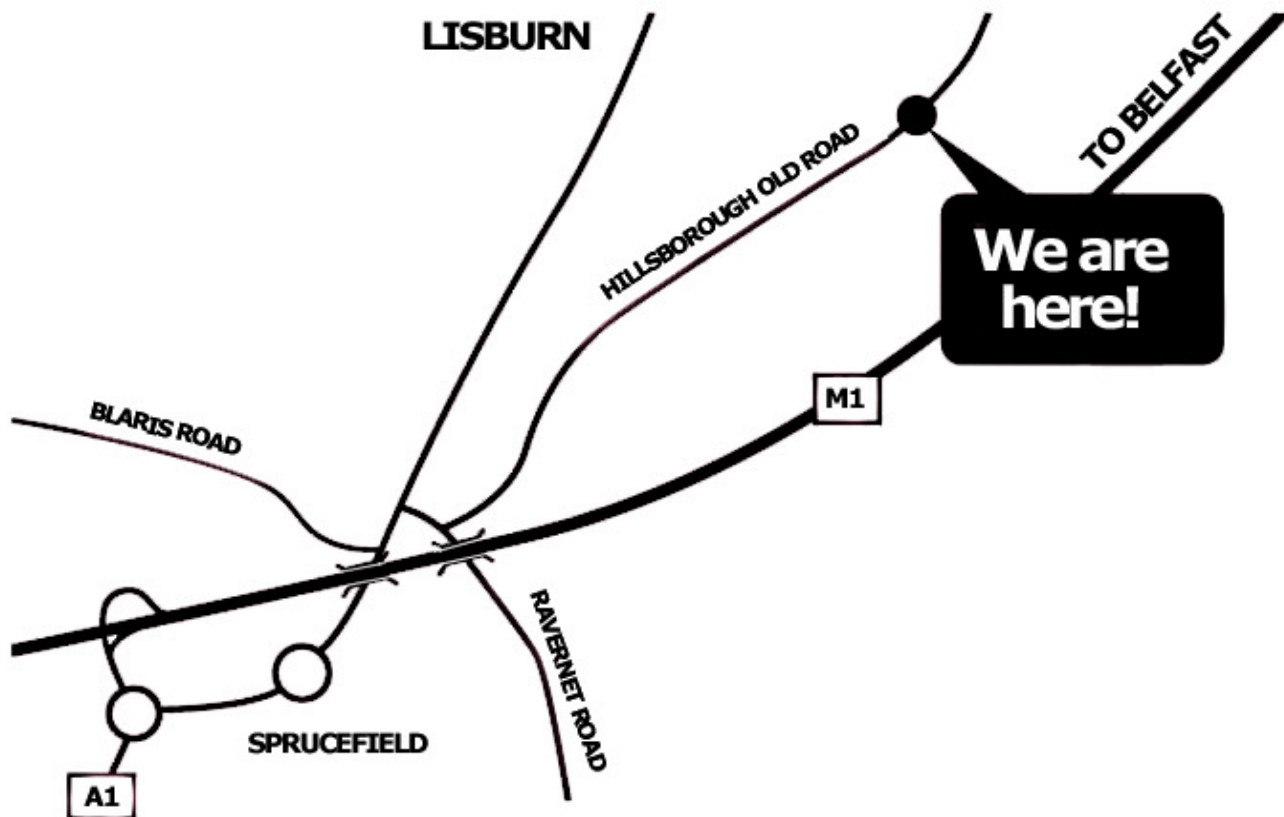

## How To Find Us

### Coming from Moira Direction (Lisburn /Sprucefield)

- Take the first exit towards Lisburn on to the A1/Hillsborough Road
- Pass under the bridge just after the Sprucefield roundabout (at Marks and Spencer)
- Move into the right hand lane
- Turn right at the traffic lights – signposted for Raverinet
- Turn immediately first left on to the Hillsborough Old Road
- Continue for half a mile
- Employers For childcare is on the right, in the grounds of Johnsons Coffee factory

### Coming from Belfast (Lisburn /Saintfield Road)

- Head towards Lisburn City Centre on the A3/Saintfield Road
- Continue for half a mile, going straight on at the traffic lights at the petrol station
- Take the left filter lane at the next set of traffic lights, turning on to Young Street/Hillsborough Old Road
- Continue for half a mile
- Employers For Childcare is on the left (just over the brow of the hill), in the grounds of Johnsons Coffee Factory